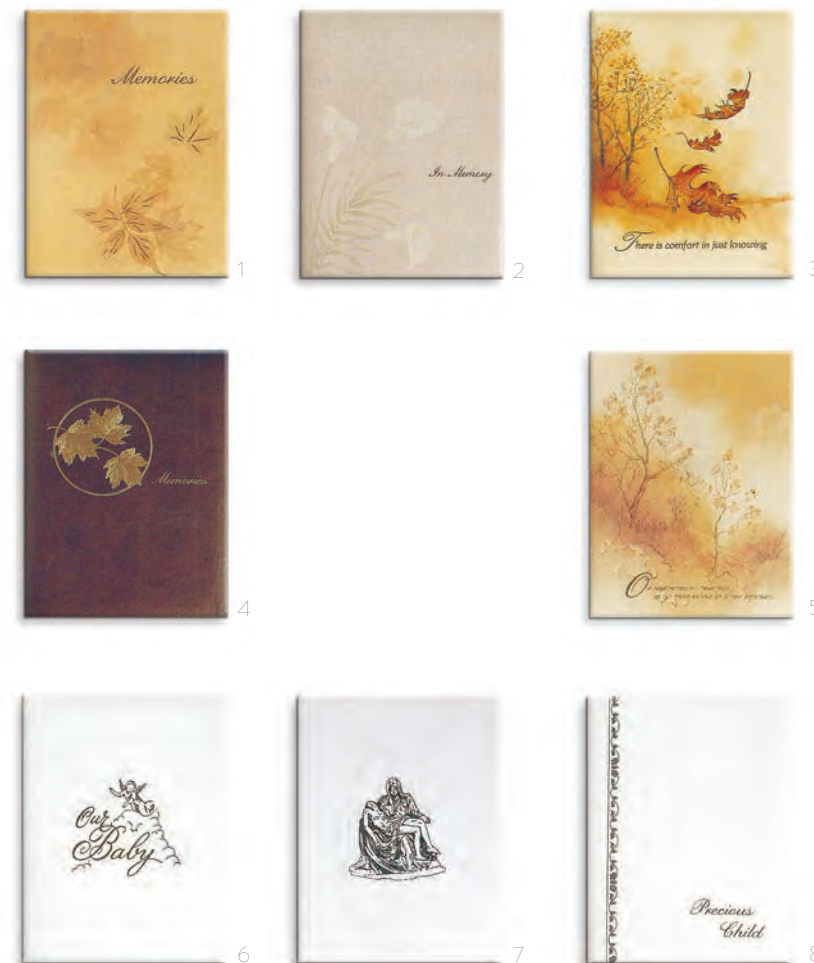

Flat crosses and cross stands to match coffin/casket timbers and finishes, which suit mounting of 180mm or 250mm crosses or crucifixes. White grave markers in plain or orthodox styles.

A range of memorial books suitable for adult or child funeral services.

1. Flat Crosses: Pine, Rosewood, Cedar and White
2. Cross Stands: Rosewood, White & Cedar
3. Plain grave marker White 1300mm

1. Autumn Theme 2. Calla Lily 3. Falling Leaves
4. Autumn Leaves 5. Meadow View
6. Our Baby 7. Pieta 8. Precious Child