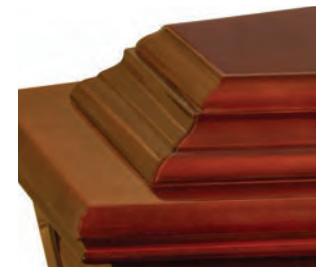

- Solid plantation pine
- Gloss finish
- Triple-raised lid
- Routed panels on sides

Handles: 929 Bronze coloured round, cedar wood bar. T&E: 26F Bronze.

*Colour and natural grain pattern can vary. MDF/plywood base.
Handles and other hardware are for illustrative purposes only.*