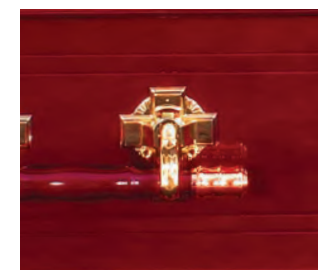

- Solid plantation pine
- Gloss finish
- Single-raised lid
- Grooved lines on sides
- Routed cross on lid

Handles: 929C Gold coloured, rosewood wood bar. T&E: 26F Gold.
Colour and natural grain pattern can vary. MDF/plywood base.
Handles and other hardware are for illustrative purposes only.