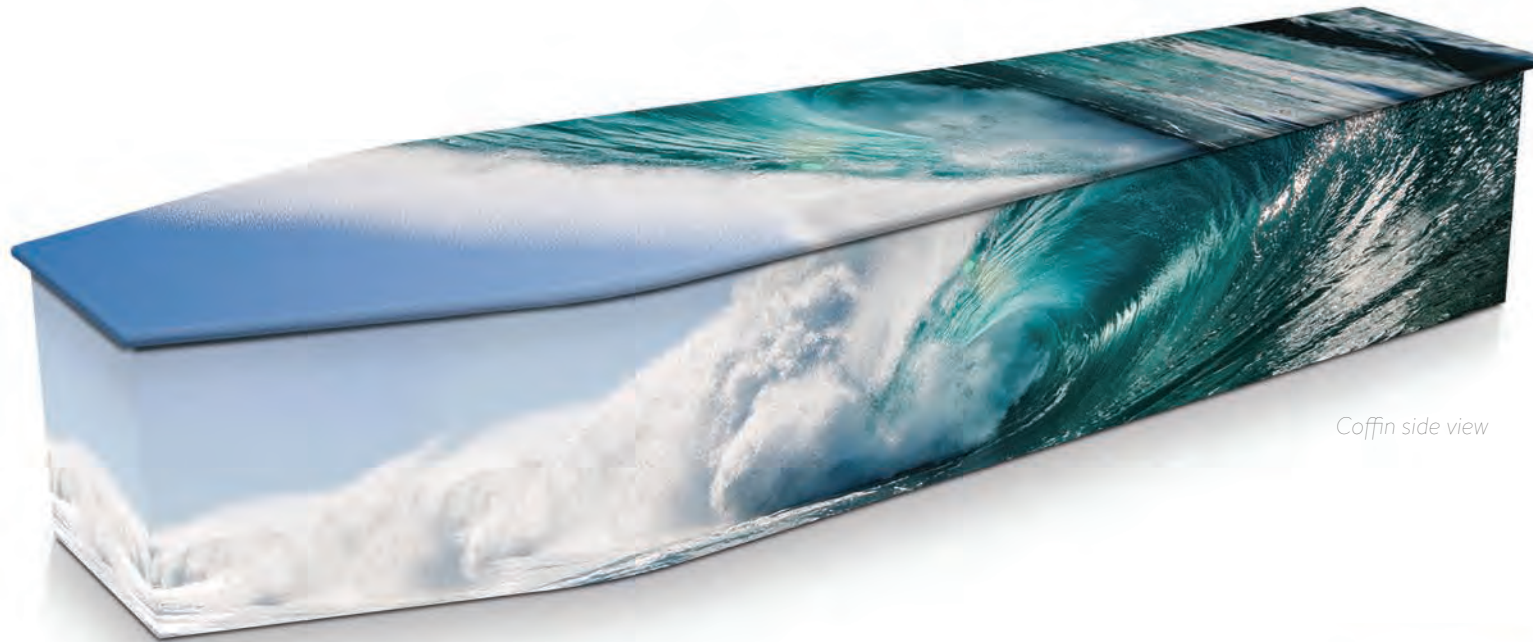

Coffin side view