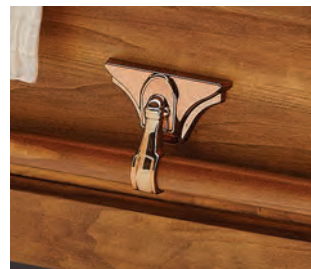

Handles: Premium antique finish wood swing bar hardware.

- Traditional hardwood
- Hand-rubbed high gloss finish
- Victorian stain
- Full lid
- Rosetan crepe interior

- Engineered for burial or cremation
- Patented locking system
- Reversible pillow and overthrow

Handles: Swing bar hardware.

- Traditional hardwood
- Hand-rubbed finish
- Victorian cherry stain
- Half lid
- Rosetan Crepe interior
- Stationary bed
- Patented locking system
- Wood composite bottom
- FailSafe® liner

Handles: Swing bar hardware

- Traditional hardwood
- Satin finish
- Light pecan stain
- Half lid
- Rosetan Crepe interior
- Safety bottom
- Patented dual overlay
- Adjustable bed and mattress

Handles: Wooden swing bar hardware.