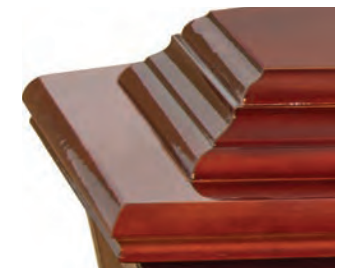

- Solid plantation pine
- Gloss finish
- Triple-raised lid
- Scalloped corners

Handles: 929 Gold coloured square, cedar wood bar. **T&E:** 26F Gold.

*Colour and natural grain pattern can vary. MDF/plywood base.
Handles and other hardware are for illustrative purposes only.*