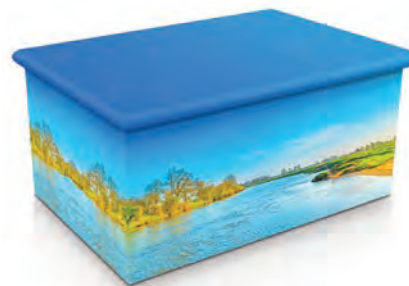

Ashes urn side view