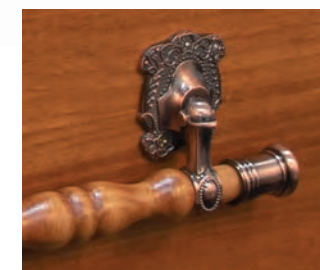

- Solid New Guinea Rosewood
- Matt finish
- Single-raised lid
- Scalloped corners

Handles: 206 Antique bronze coloured, New Guinea Rosewood wood bar.

T&E: 300 Antique bronze.

Colour and natural grain pattern can vary. MDF/plywood base. Handles and other hardware are for illustrative purposes only.